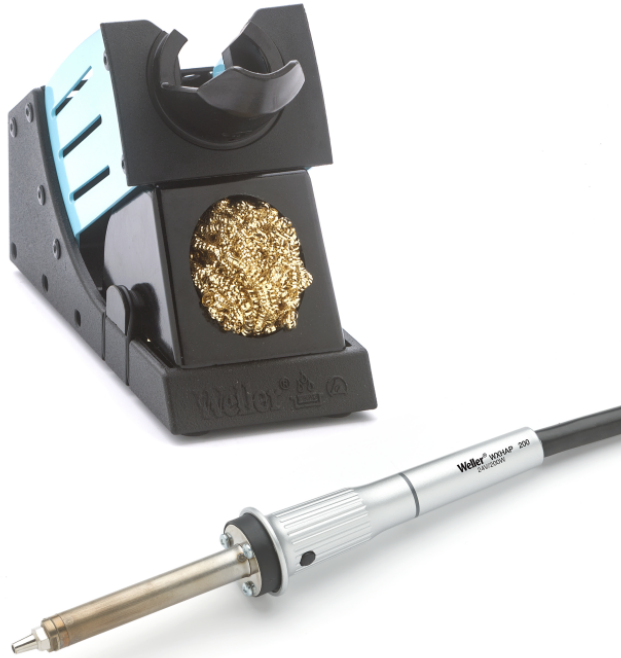

WXHAP 200 Set

Code No.: T0052712099N

Benefits

- › 200 W, 24 V
- › Temperature range 50°C to 550°C
- › Blue LED light
- › Internal Parameter storage (zero tolerance)
- › Hot air flow ionic free

In addition we recommend:

Fume extraction devices

Preheating plates

Cleaning Consumables

Soldering Tips

Technical Data

Active Tip Heating element technology	---
Power Response Heating element technology	---
Silver Line Heating element technology	---
Voltage	24 V
Heating output	200 W
Tip family	F, R, D, Q
Power unit	WXA 2, WXR 3
WX compatible	on
Temperature range °C	100 - 550
Temperature range °F	200 - 999
Heat-up time	---
Safety rest	WDH 30 (T0051515299)
Safety rest (optional)	WDH 30 (T0051515299)
Barrel	---
Integrated tip extraction	---