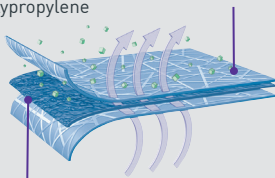

Clean Processed with Clean-Don™ Technology

▶ PRODUCT FEATURES

- **Highly visible blue line** along the inside of the garment signals the proper place to grasp while gowning, helping workers to avoid touching the outside of the garment
- **Cloth-like comfort** is delivered by the SMS (Spunbond Meltblown Spunbond) material
- **Built-in thumb loops** keep garment sleeves from rolling back and exposing arm or wrist
- **Innovative inside-out fold** pattern presents the inside of the garment as the package is opened, reducing the risk of touching and contaminating the outside of the coverall
- **Patented telescoped arms and legs with snap technology** feature built-in snaps that gather up legs and arms to lower the risk of touching the floor, then automatically release as garment is put on
- **Vacuum-packaged** for sterility integrity and odor control (sterile apparel)

KIMTECH™ APPAREL SMS FABRIC

Outer Layers – Cloth-like, yet tough and abrasion-resistant spunbond polypropylene

Middle Layers – Intricate web of microfibers that filter out many water-based liquids and dry particulates

- Side grasp ties for secure fit
- Vinyl edge to reduce slipping and liquid penetration
- 3 sizes available (S/M, L/XL, Universal)

A5 Sterile Sleeve Protectors

- Blue-line donning signal feature
- Thumb loops keep sleeves from rolling back and exposing arm or wrist