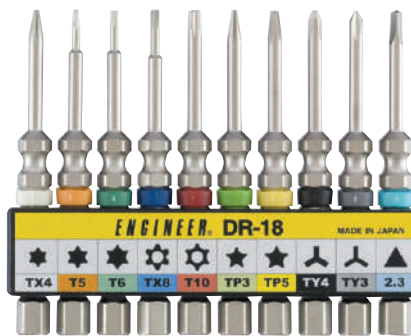

Applicable to tampering-proof screws (T6~T20) (mm)

Item No.	Point size	Shaft length	Shaft diam.	Handle diam.	O.A. Length	Main Use
DT-02	★0.9 T2	75	3.0	15	146	Game console
DTX-04	★1.2 TX4	75	3.0	15	146	Smart phone/Mobile phone
DT-04	★1.3 T4	75	3.0	15	146	Smart phone/Mobile phone
DT-05	★1.4 T5	75	3.0	15	146	
DT-06	★1.7 T6	75	3.0	15	146	
DTX-08	★2.0 TX8	75	3.0	15	146	Smart phone/Mobile phone
DT-08	★2.3 T8	75	3.0	15	146	
DT-10	★2.7 T10	100	5.5	25	200	
DT-15	★3.3 T15	100	5.5	25	200	
DT-20	★3.8 T20	100	5.5	25	200	

Point size (mm)

Item No.	Point size	Shaft Length	Shaft diam.	Handle diam.	O.A. Length	Main Use
DAT-02	★0.9 T2	23	3.0	10	113	Game console

Point size (mm)

Item No.	Point size	Shaft Length	Shaft diam.	Handle diam.	O.A. Length	Main Use
DTY-02	1.7	75	3.0	15	146	Game/Mobile phone
DTY-03	2.4	75	3.0	15	146	Game/Mobile phone

DR-18

BIT SET FOR MOBILE PHONE

10-in-1 special driver bit set

- Easy to distinguish different color band.
- Magnet point attracting a tiny screw.

DR-50

TWIN WRENCH DRIVER (For Special Screws)

Ideal for sure-gripped work in restricted areas.

- Off-set twin wrench driver with 8 Torx bits and 2 ⊕/⊖ bits.
- Non-slip knurled cushion handle.
- Bullet type replaceable bit holder.

CONTENTS (mm)

Shape of Bit	Point	Size
Torx bit	★	8 10 15 20 25 27 30 40
⊕/⊖ bit	⊕/⊖	⊕#1/⊖4.5 ⊕#2/⊖6.0